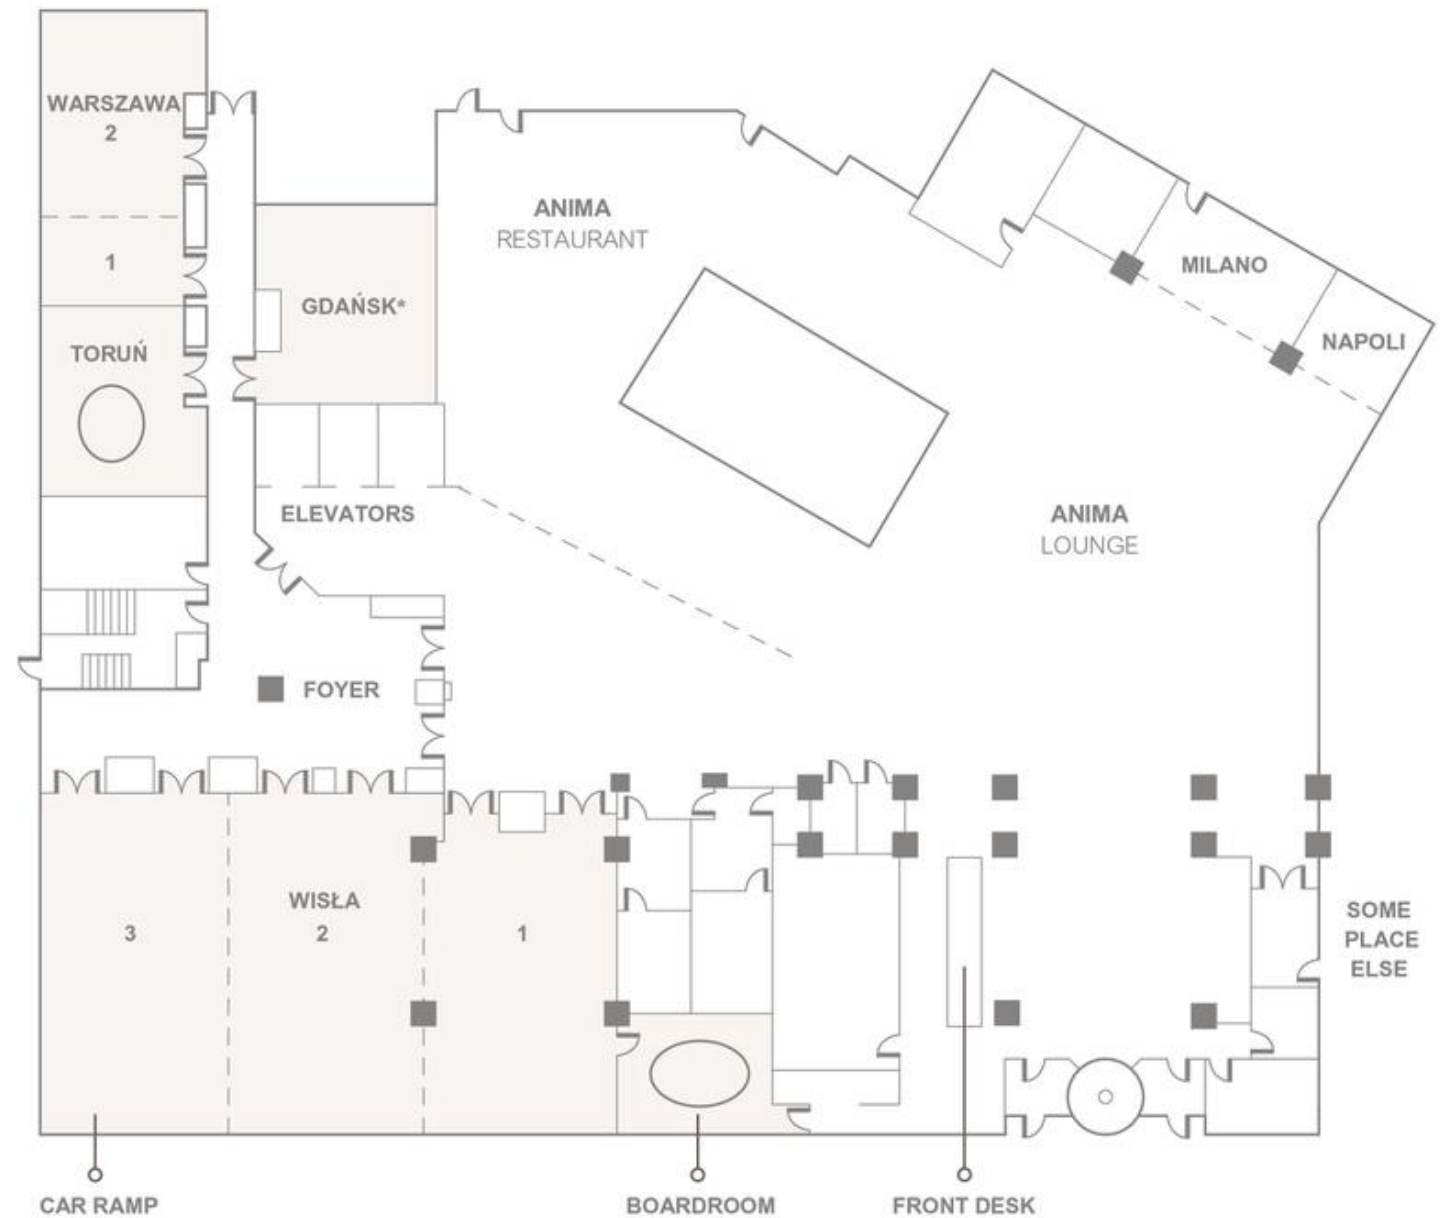

Floor plan of Conference Centre

Number of meeting rooms: 8

Conference area: 500 sq. m.

Size of the largest meeting room: 310 m²

Capacity of the largest meeting room: 300 pax

Capacity of the smallest meeting room: 10

Natural daylight

Latest audiovisual equipment

Creative coffee breaks & business lunches

Professional & dedicated banqueting Team

Wi-Fi